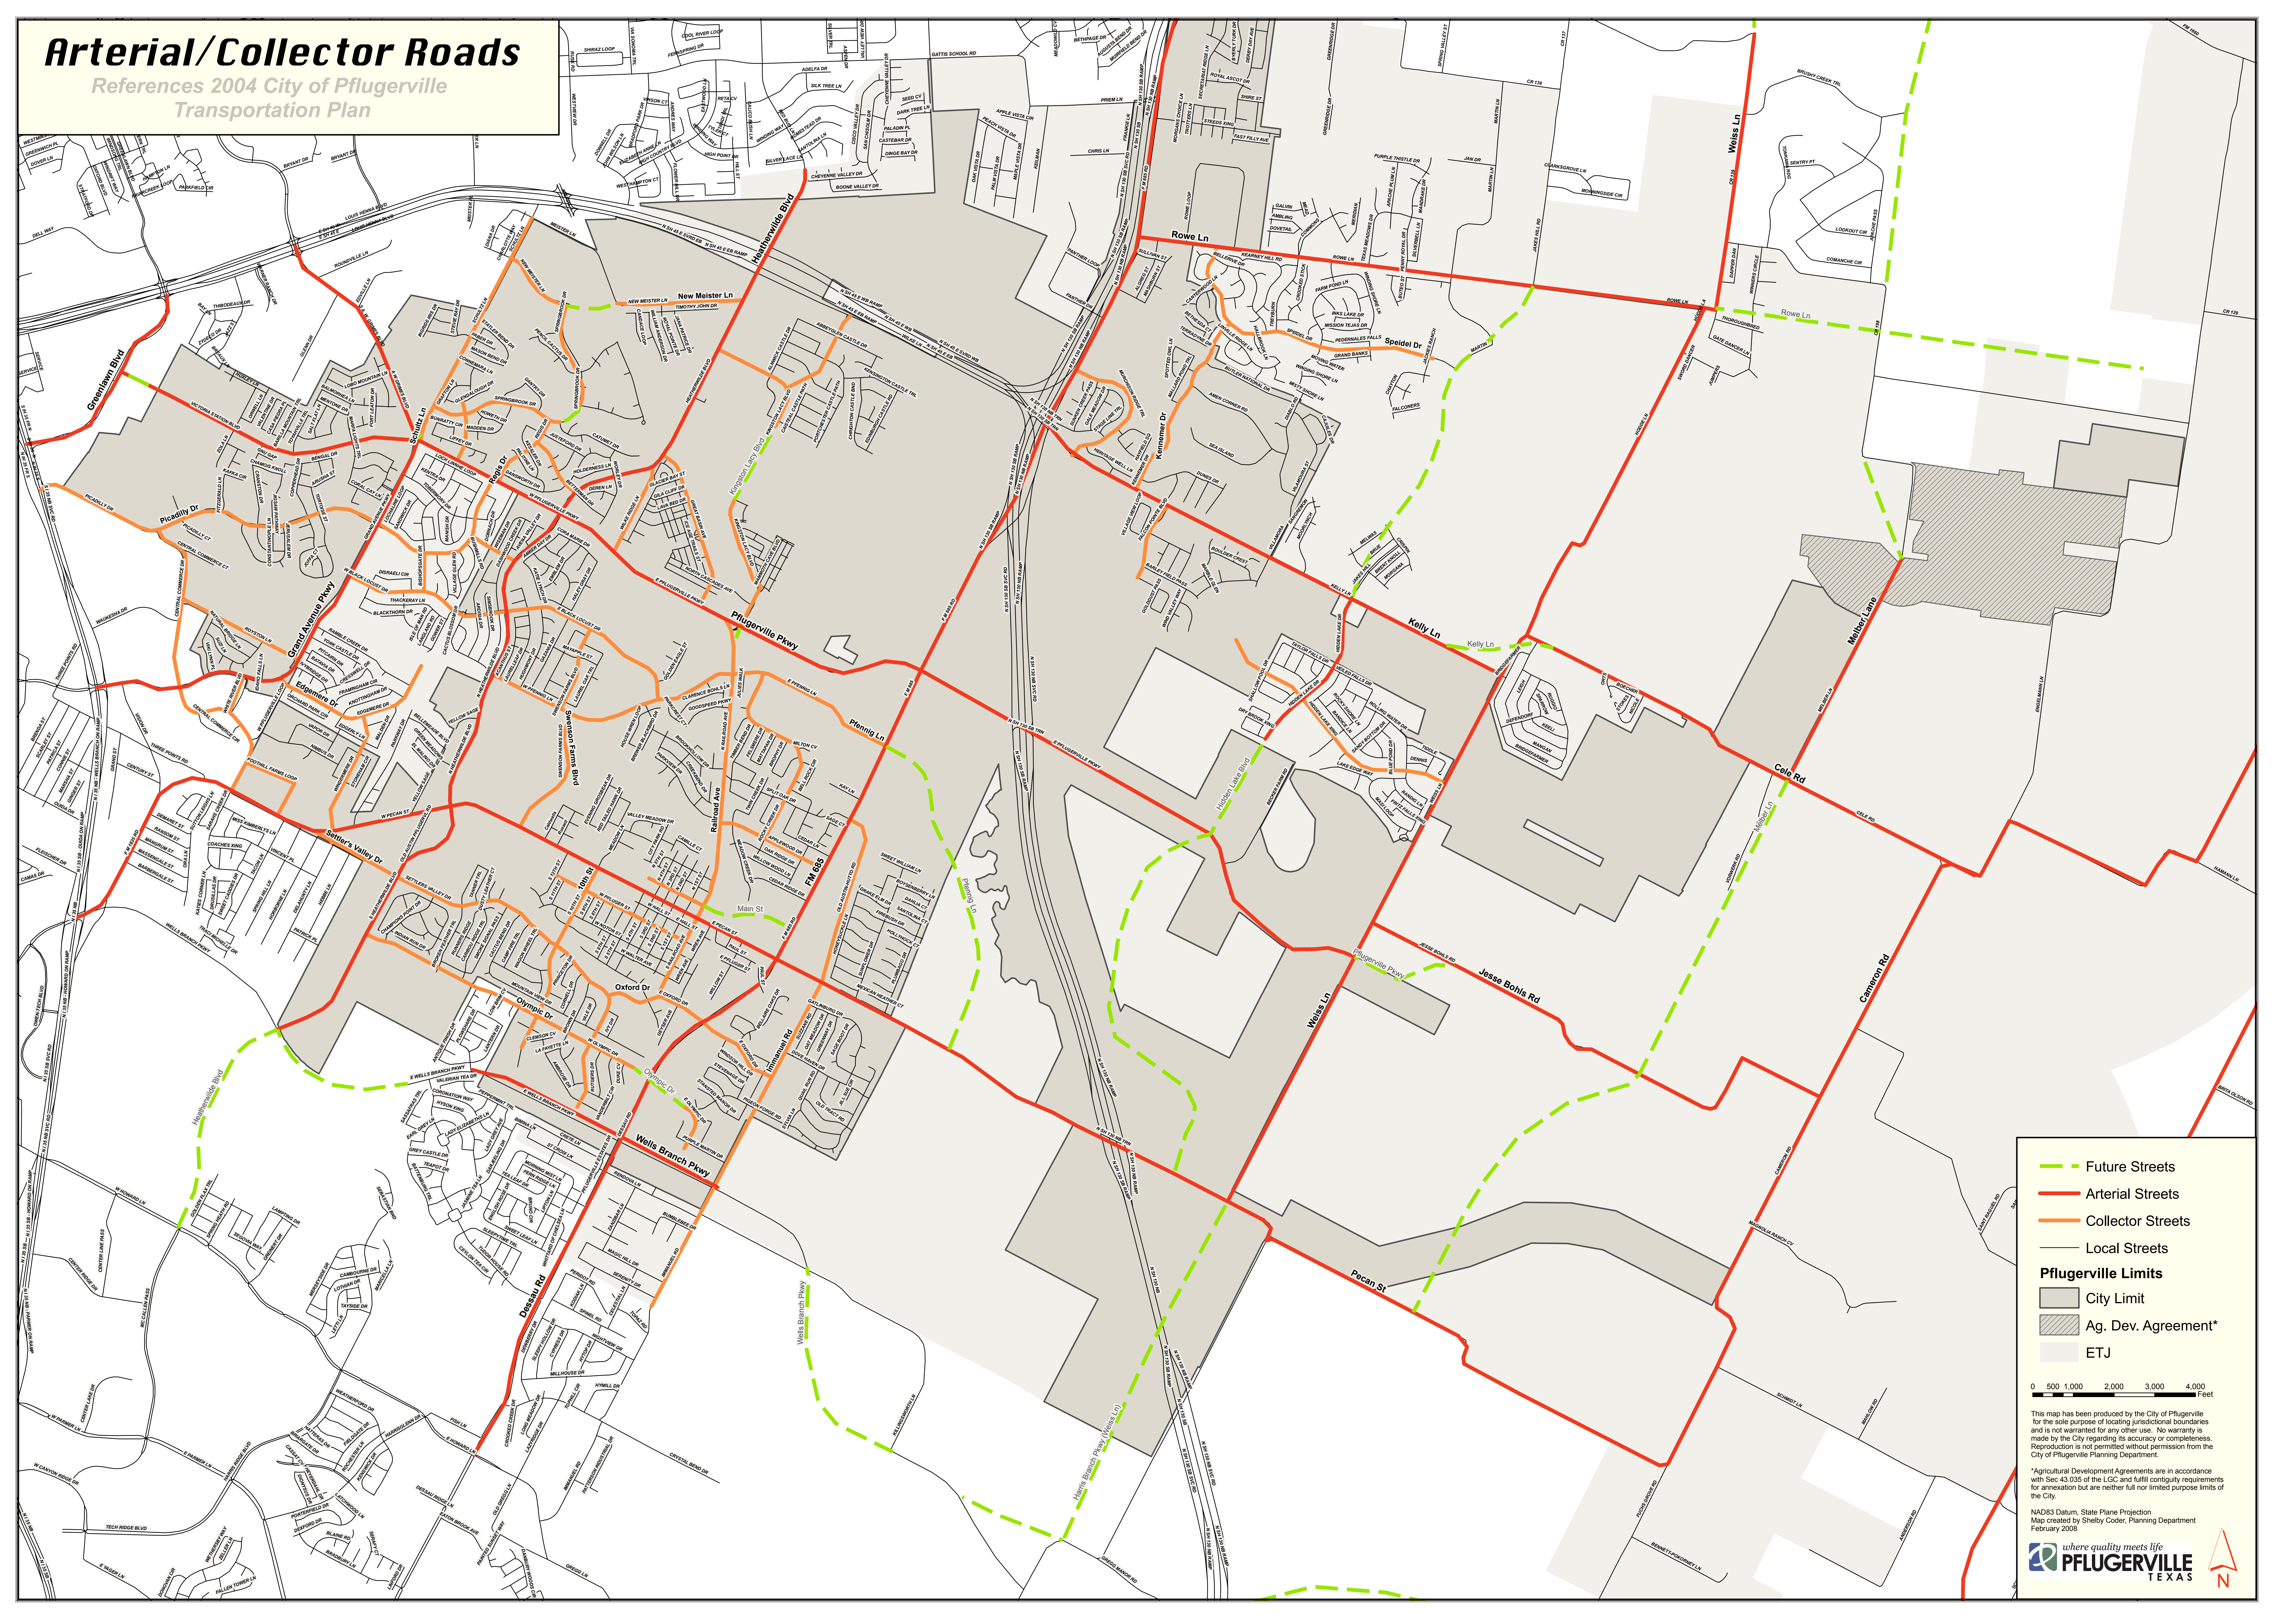

Arterial/Collector Roads

References 2004 City of Pflugerville
Transportation Plan

Legend

- Future Streets
- Arterial Streets
- Collector Streets
- Local Streets

Pflugerville Limits

- City Limit
- Ag. Dev. Agreement*
- ETJ

NAD83 Datum, State Plane Projection

Map created by Shelby Coder, Planning Department

February 2008